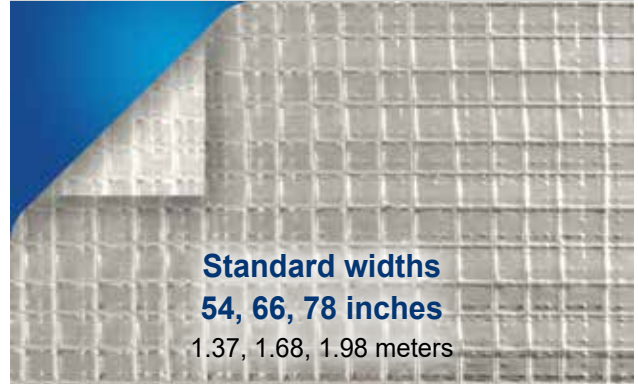

Standard widths
54, 66, 78 inches
1.37, 1.68, 1.98 meters

R-3035 HD

Agriculture, warehouses and manufacturing facilities

Heavy duty foil/scrim/kraft