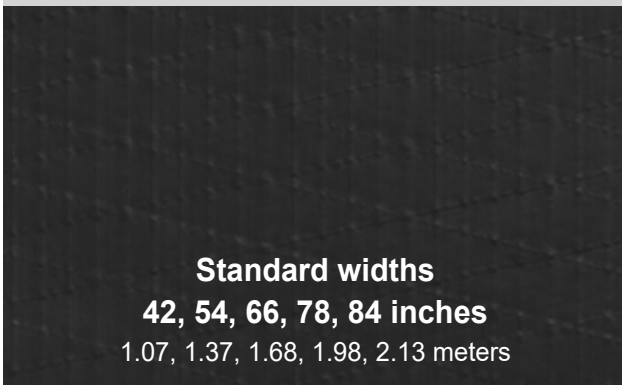

Standard widths
42, 54, 66, 78, 84 inches
1.07, 1.37, 1.68, 1.98, 2.13 meters